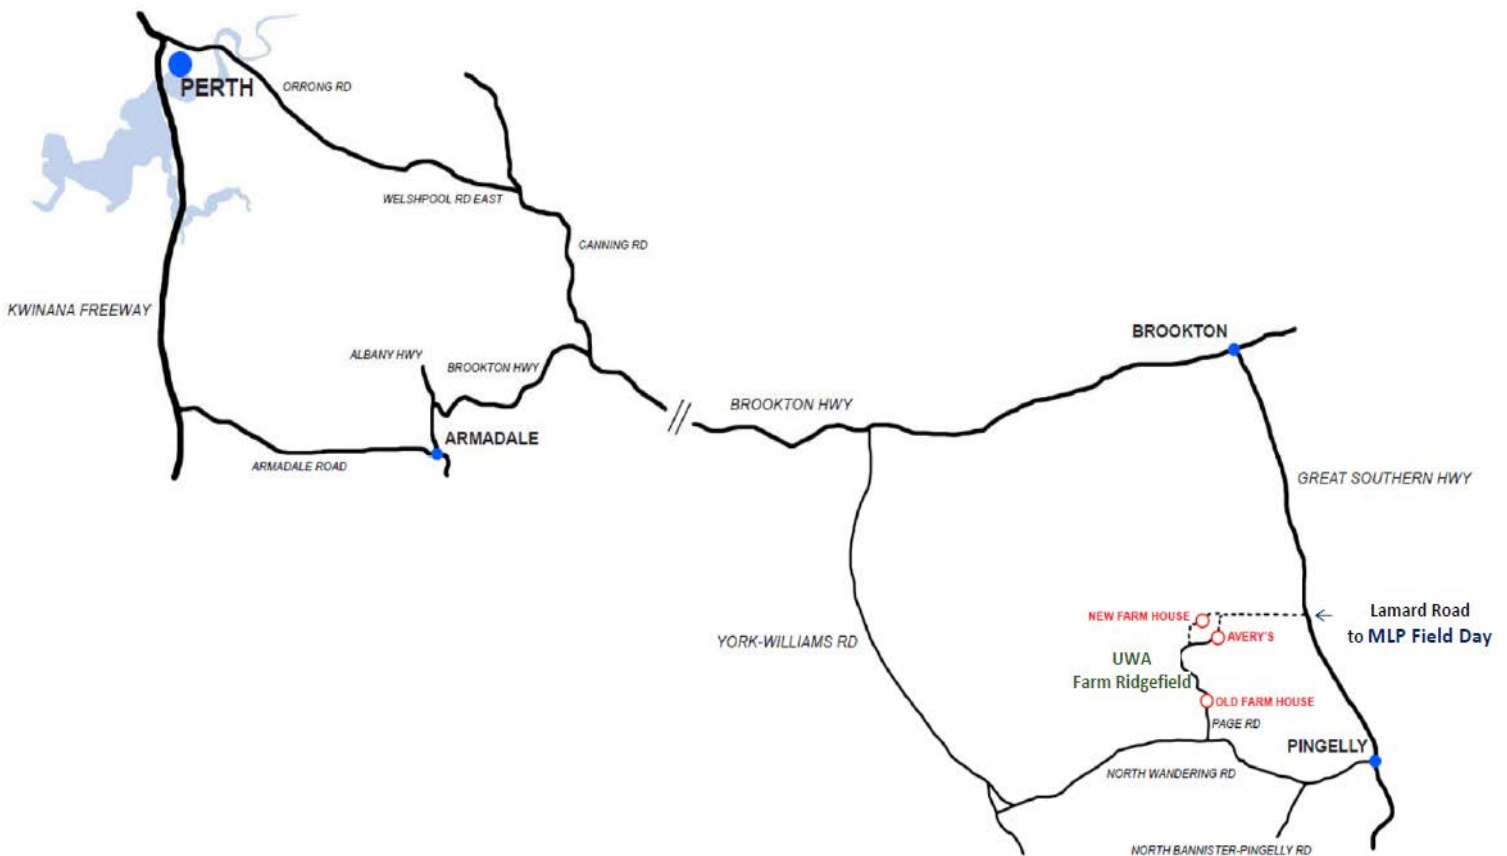

PINGELLY 2019 MLP FIELD DAY